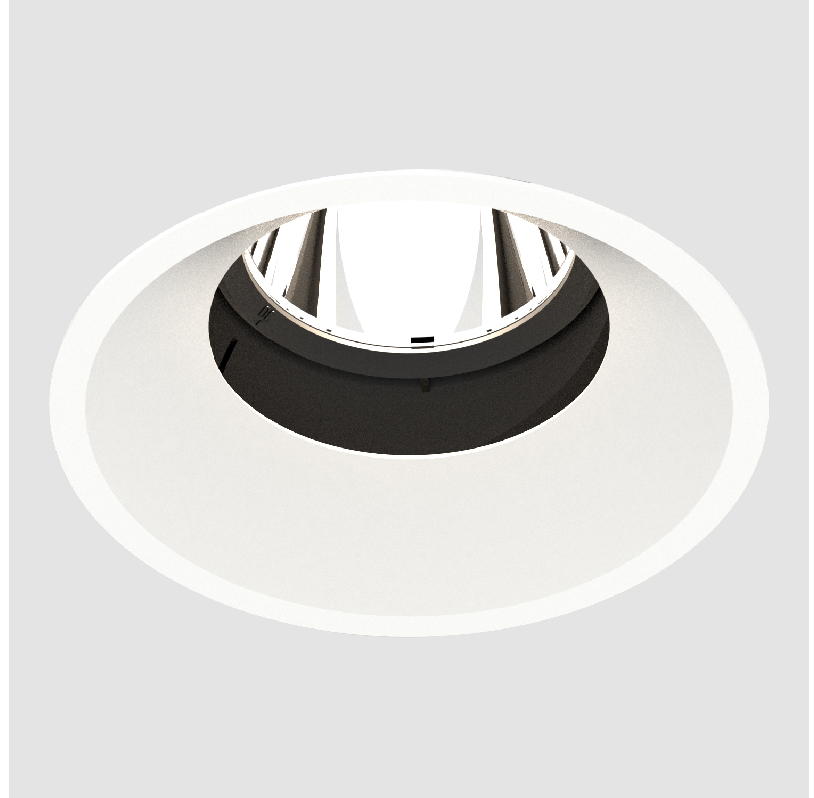

PHYSICAL

Shape: Round
Diameter (mm): 139
Diameter (in): 5 1/2
Height (mm): 137
Height (in): 5 3/8
Ceiling Thickness (mm): 10 / 12.5 / 15
Ceiling Thickness (in): 3/8 or 1/2 or 9/16
Min. Recessing Depth (mm): 150
Min. Recessing Depth (in): 5 7/8
Light Distribution: Adjustable / Downlight
Weight (kg): 0.814
Weight (lbs): 1.79
Fixture Finish: SSR / BKV / CWI / CRY / HAB / UFT / ITA / RUA / FTG / MYG / LOD / PUS / FRO / FUP / KIA / POP / BLS / SPG / MEY / GOH / GUM / CHC / COM / ABZ / JAG / OBR / MOS / ROR
Fixture Material: Aluminum Die Cast
Cut-out Measurements: 130mm / 5 1/8"

ELECTRICAL

Lamp Type: LED (Zhaga Standard)
Input Wattage (W): 13.2 / 16.5
Total Output Wattage (W): 12 / 14
Dimming: Tri-Mode (Non-Dimming and Phase Dimming (120Vac only) and 0-10V Dimming)
Driver Included: No
Driver Location: Recessed Housing
Driver Type: Constant Current - Universal
Driver Class: Class 2
Housing: See components
Input Voltage (V): 120 - 277
Constant Current (MA): 350

LED

Number of LEDs: 1
Color Temperature (°K): 2700 / 3000 / 3500 / 4000
Max. Delivered Lumen (lm): 870 / 970 / 1039 / 1060
Nominal Lumen (lm): 960 / 1070 / 1156 / 1180
CRI: >90 CRI
Efficiency (%): 90.5
Lamp Life (hrs): 50000

OPTICAL

Reflector°: 10
Adjustability: Rotational 355°; Tilt 10°

RATINGS AND CERTIFICATIONS

Certified By: Certified for North American Standards
IP rating: IP20