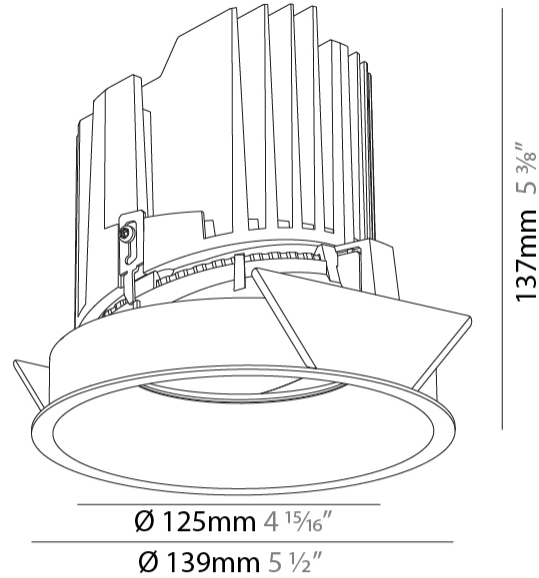

PHYSICAL

Shape: Round
Diameter (mm): 139
Diameter (in): 5 1/2
Height (mm): 137
Height (in): 5 3/8
Ceiling Thickness (mm): 10 / 12.5 / 15
Ceiling Thickness (in): 3/8 or 1/2 or 9/16
Min. Recessing Depth (mm): 150
Min. Recessing Depth (in): 5 7/8
Light Distribution: Adjustable / Downlight
Weight (kg): 0.814
Weight (lbs): 1.79
Fixture Finish: SSR / BKV / CWI / CRY / HAB / UFT / ITA / RUA / FTG / MYG / LOD / PUS / FRO / FUP / KIA / POP / BLS / SPG / MEY / GOH / GUM / CHC / COM / ABZ / JAG / OBR / MOS / ROR
Fixture Material: Aluminum Die Cast
Cut-out Measurements: 130mm / 5 1/8"

ELECTRICAL

Lamp Type: LED (Zhaga Standard)
Input Wattage (W): 13.2 / 16.5
Total Output Wattage (W): 12 / 14
Dimming: Tri-Mode (Non-Dimming and Phase Dimming (120Vac only) and 0-10V Dimming)
Driver Included: No
Driver Location: Recessed Housing
Driver Type: Constant Current - Universal
Driver Class: Class 2
Housing: See components
Input Voltage (V): 120 - 277
Constant Current (MA): 350

LED

Number of LEDs: 1
Color Temperature (°K): 2700 / 3000 / 3500 / 4000
Max. Delivered Lumen (lm): 870 / 970 / 1039 / 1060
Nominal Lumen (lm): 960 / 1070 / 1156 / 1180
CRI: >90 CRI
Efficiency (%): 90.5
Lamp Life (hrs): 50000

OPTICAL

Reflector°: 10
Adjustability: Rotational 355°; Tilt 10°

RATINGS AND CERTIFICATIONS

Certified By: Certified for North American Standards
IP rating: IP20